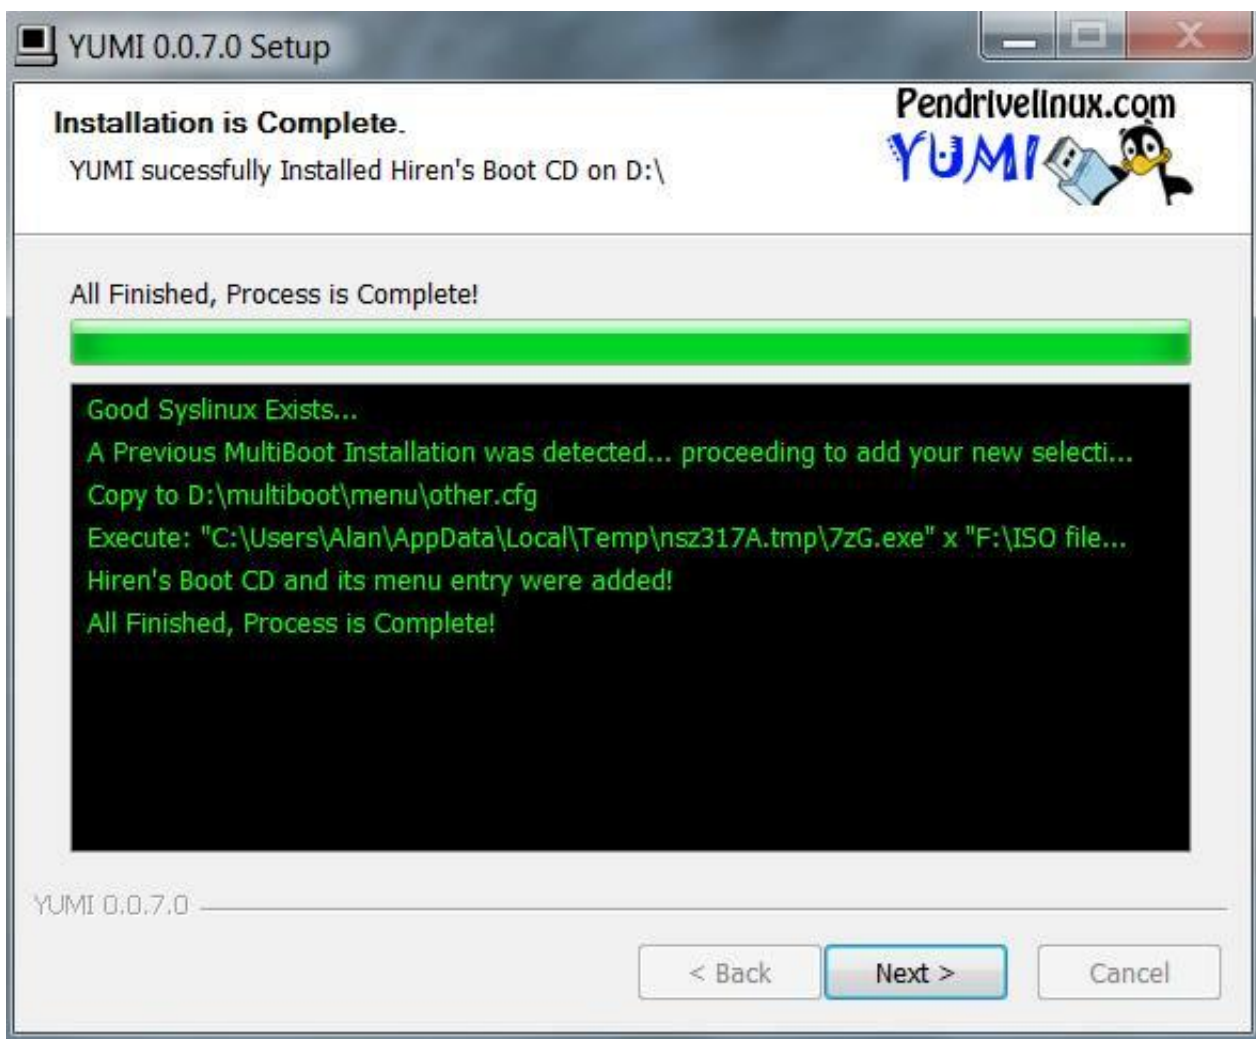

In order to get around having to use a floppy drive, you can integrate the floppy SATA/RAID driver into the Windows XP CD.. SATA controller is in AHCI/RAID mode, so you need to use F6 floppy disk supplied by hardware vendor.. Server has USB ports and DVD drive For some reason, you don't want to, and you want to install from original, unmodified installation disc.

You need to install Windows XP or Windows 2003 Server onto PC or server without.. Prerequisites (things to prepare in advance) • USB thumbdrive • F6 Floppy Driver files (*).

[Dazzle Download Driver](#)

The difference between this boot path and normal booting from CD is that, in the former case, drive A: is mapped to the image file on the USB thumbdrive.. This article explains how to use USB thumbdrive instead of F6 floppy disk with AHCI/RAID drivers for Windows XP installation to the AHCI/RAID disk.. Jun 7, 2017 - Download a floppy SATA/RAID driver, extract it to floppy disk and then when installing XP, you need to press F6 at the specified time to install the driver. [Schwarze Serie auf 9X Wiki](#)

[Cheatbook-database 2003 Free Download](#)