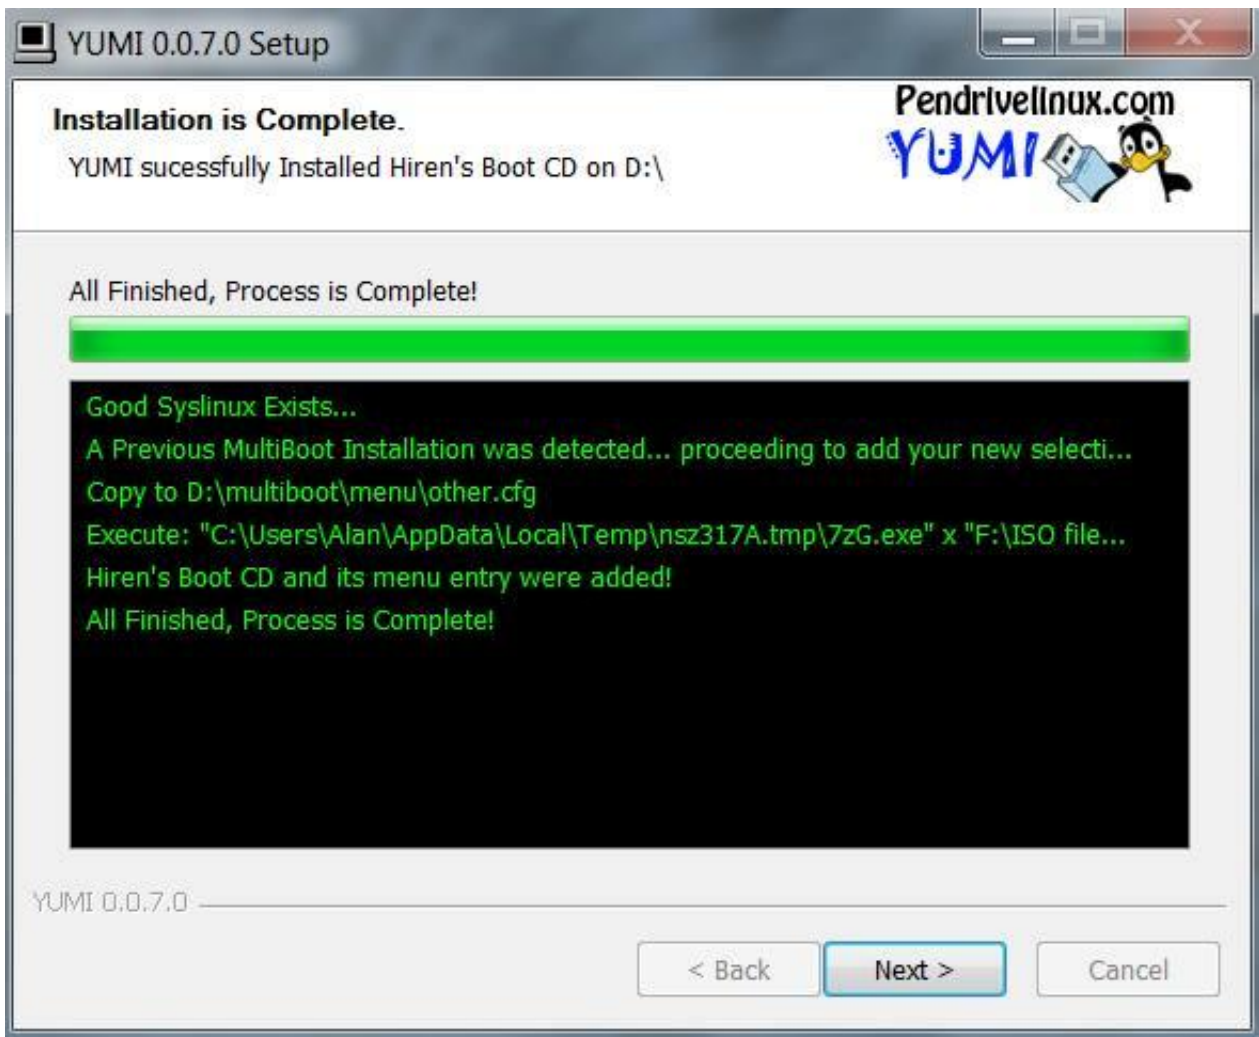

[Add Sata Drivers To Hiren's](#)

[Add Sata Drivers To Hiren's](#)

Download

In order to get around having to use a floppy drive, you can integrate the floppy SATA/RAID driver into the Windows XP CD.. SATA controller is in AHCI/RAID mode, so you need to use F6 floppy disk supplied by hardware vendor.. Server has USB ports and DVD drive For some reason, you don't want to, and you want to install from original, unmodified installation disc.