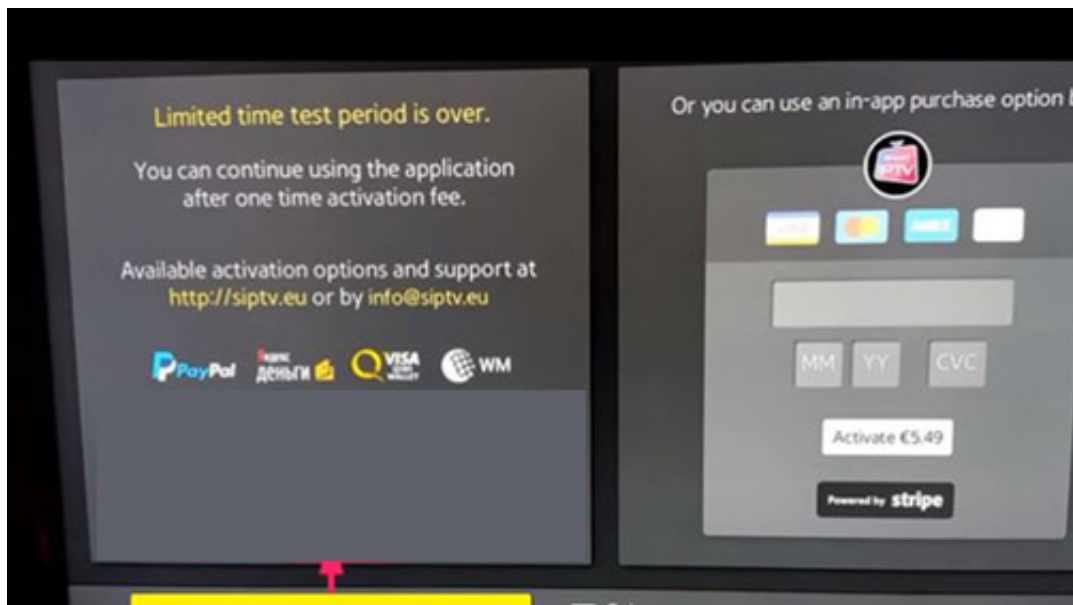

[Smart Iptv App For Mac](#)

[Smart Iptv App For Mac](#)

The application is a complete advanced IPTV for non-live and live streams Smart Iptv App For Mac FreeSmart Iptv App For Mac LaptopIptv For Mac5 – Enter your MAC Address that you noted before from the Smart IPTV App.

1. [smart iptv premium](#)
2. [smart iptv instellen](#)
3. [smart iptv apk unlocked](#)

Get application for iptv, download the app on your Lg or Samsung smart tv, open it and write down the mac.

smart iptv premium