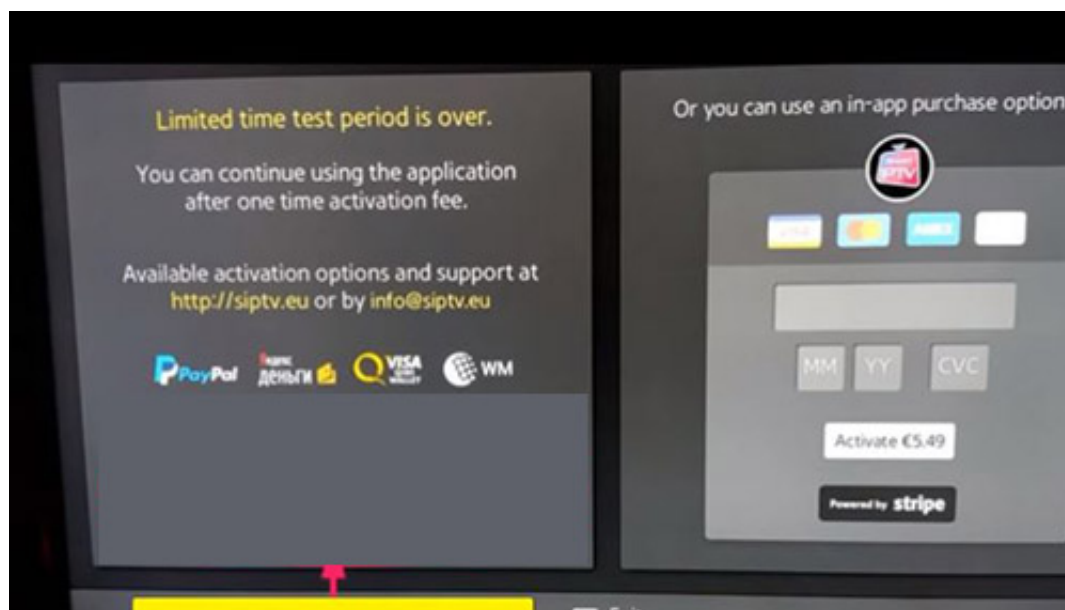

The application is a complete advanced IPTV for non-live and live streams Smart Iptv App For Mac FreeSmart Iptv App For Mac LaptopIptv For Mac5 – Enter your MAC Address that you noted before from the Smart IPTV App.

1. [smart iptv premium](#)
2. [smart iptv instellen](#)
3. [smart iptv apk unlocked](#)

Get application for iptv, download the app on your Lg or Samsung smart tv, open it and write down the mac.

smart iptv premium

smart iptv pro, smart iptv xstream player, smart iptv reviews, smart iptv premium, smart iptv firestick reddit, smart iptv apk unlocked, smart iptv on amazon stick, smart iptv activation hack lg, smart iptv activation hack, smart iptv samsung tv hack, smart iptv subscription ebay [Mavis Beacon Typing Download For Mac](#)

Downloading and installing is pretty easy. 7 – Click on the ‘Add link’ button than check the reCAPTCHA 8 – Go back to your TV and Restart the Smart IPTV app. [Yamaha Psr Keyboards](#)

[Visio Like Software For](#)

[Mac](#)

smart iptv instellen

[Mac For Yahoo](#)

The application is used to stream content that is on the internet for free This means that the developer does not broadcast any of the sources and therefore they cannot guarantee their availability or quality.. It covers all the major languages, which is a good thing However, as a mobile app, users who wish to install it on their PC will need to install an emulator first.. 6 – Paste the M3u URL that the Subscription IPTV provided to you into the ‘Link’ field.. It delivers TV content through networks or IP addresses GSE Smart IPTV for Windows also has a media player that is installed and it is compatible with many devices. [Unduh Aplikasi Bbm For Pc Exe Atau Laptop](#)